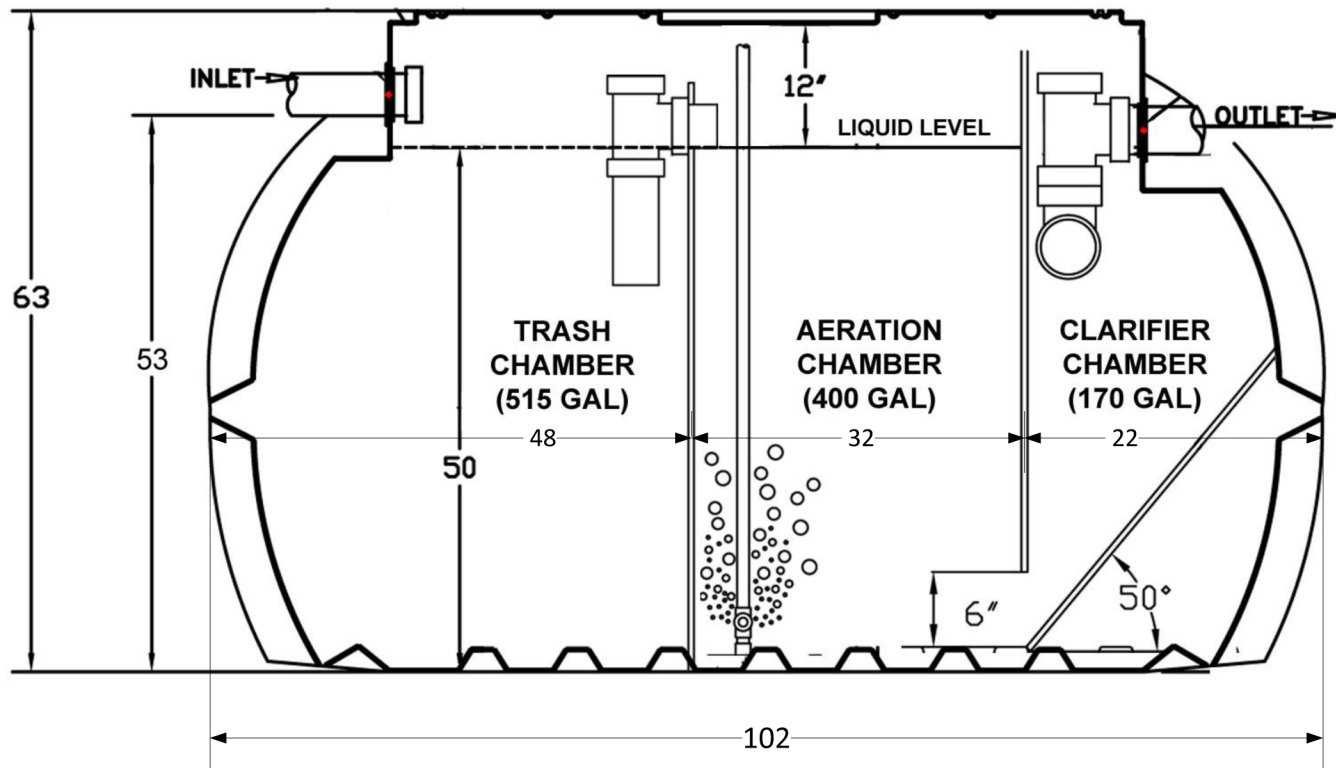

POLYPURE SYSTEMS, INC.

P-600

SECTION VIEW
(NOT TO SCALE)

AERATOR IN DRY
VENTILATED LOCATION

Note: Dimensions are in inches unless otherwise notated